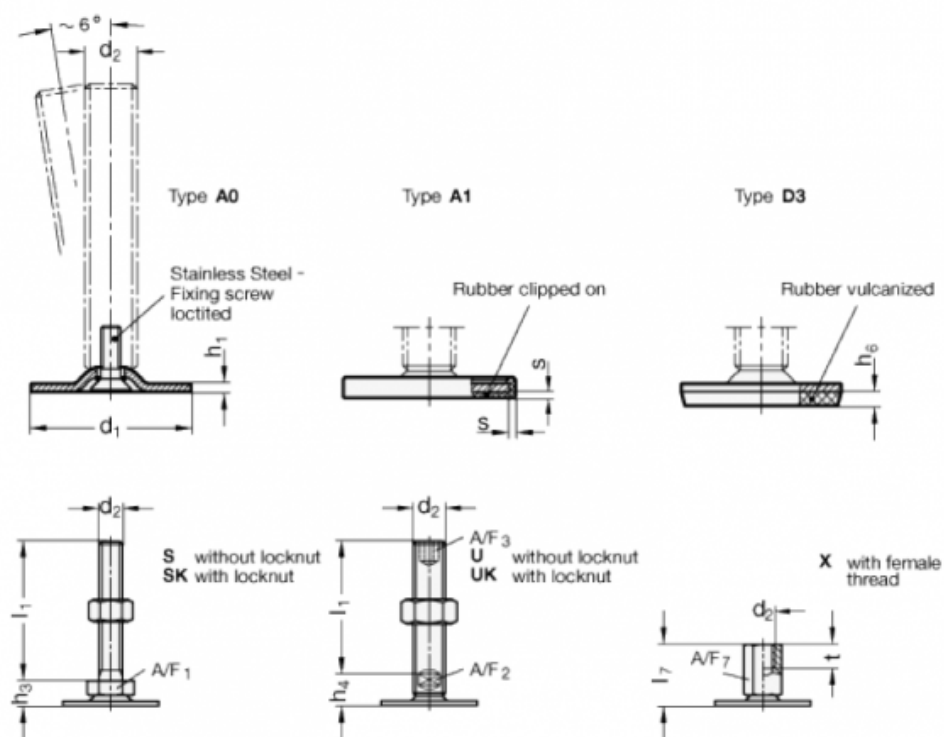

Data Sheet

Article number: 204080M1260A1SK
 Description: E+G levelling foot
 GN 40-80-M12-60-A1-SK
 Note: SK With nut, External hexagon at the bottom

Measures

- A/F1 = 17
- d1 = 80
- d2 = M12
- h1 = 3
- h3 = 12
- h6 =
- l1 = 60
- s = 2